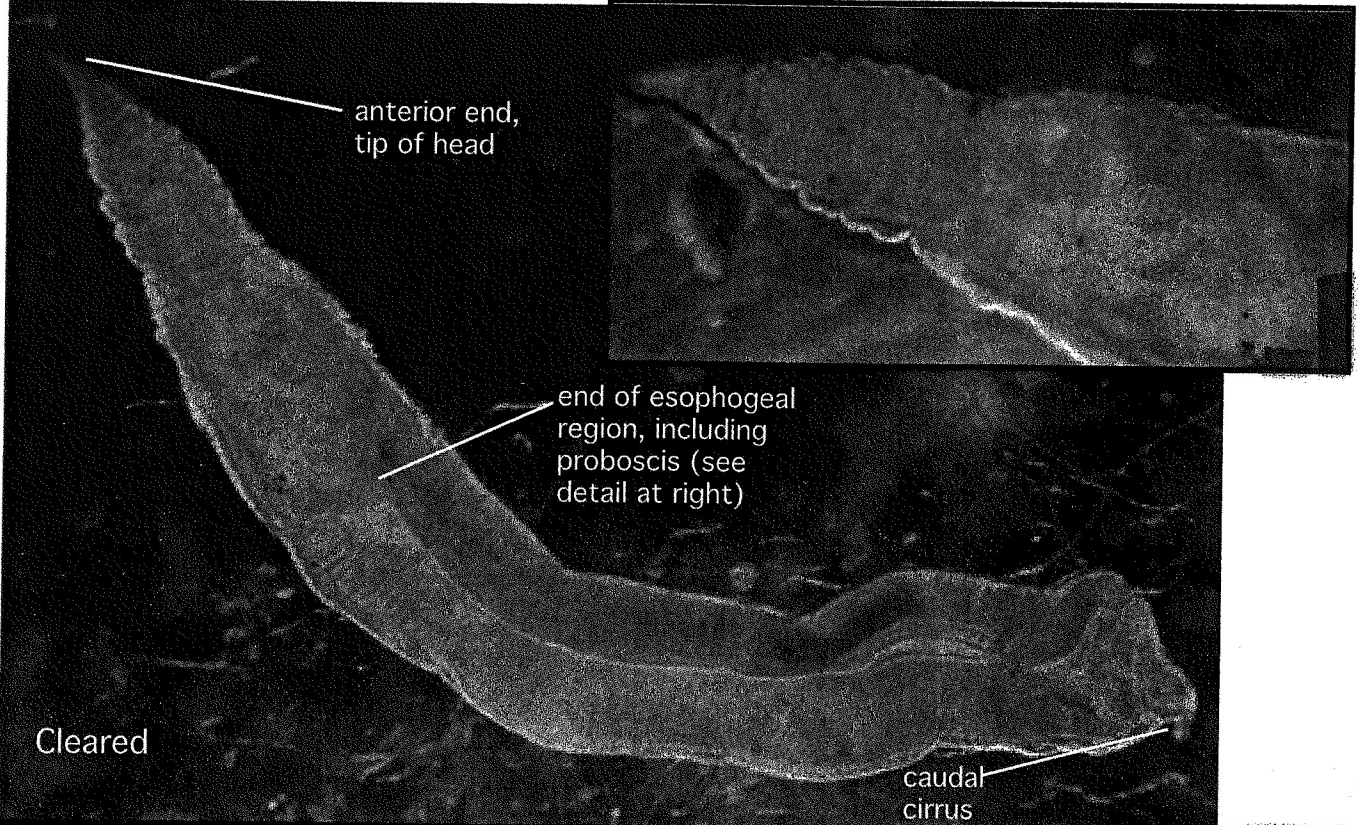

Zygeupolia rubens (Coe 1895)

Nemertea: Anopla: Heteronemertea: Valenciniidae

Specimens are from CSD station B-13 (1), 15Oct98, 384 ft

The City of San Diego
Ocean Monitoring Program
D. Pasko 04Dec1998