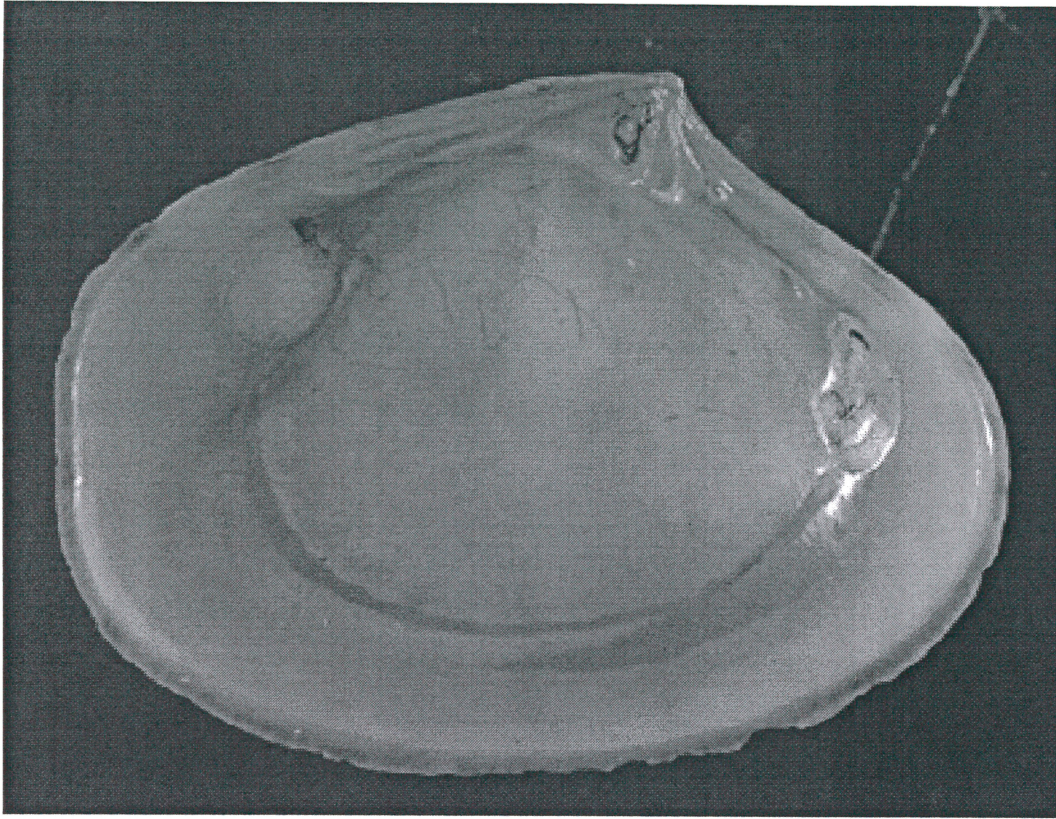

Eucrassatella fluctuata

Left valve

Right valve

Catalina Island Station 2081 7/24/98 50m