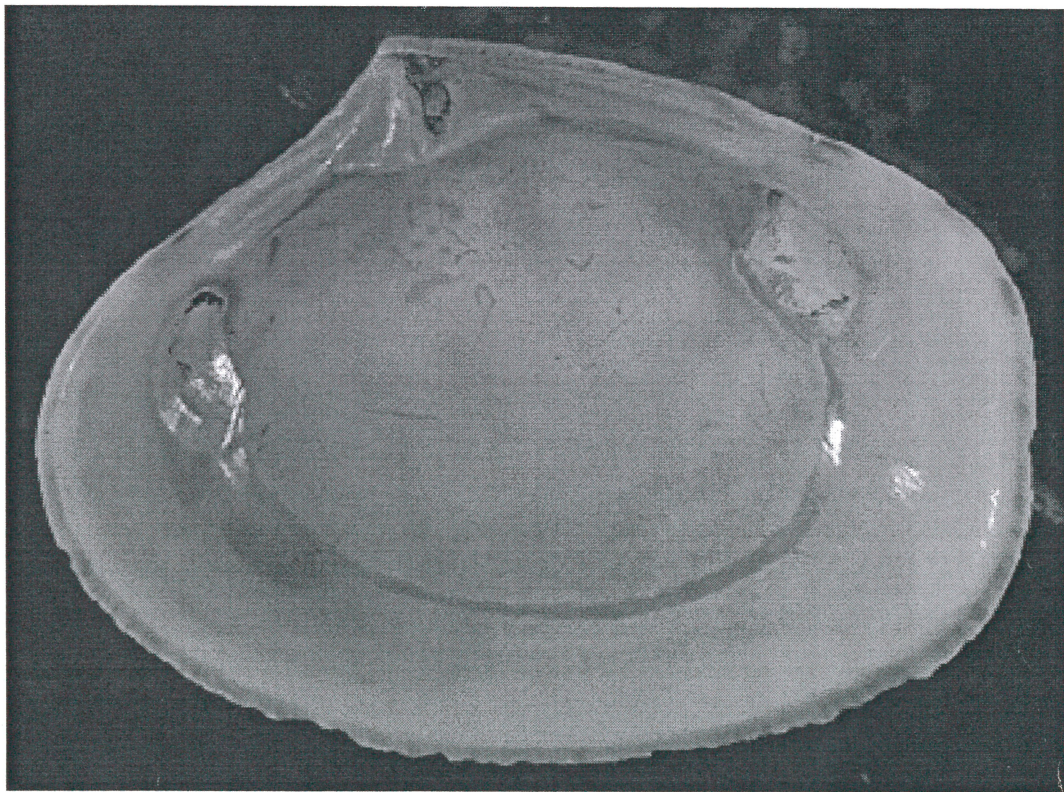

Eucrassatella fluctuata

Left valve

Right valve

Catalina Island Station 2081 7/24/98 50m