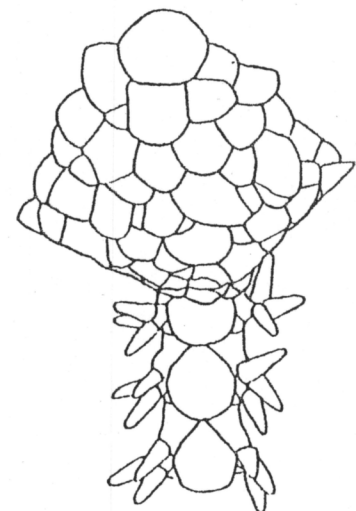

General Description:

Character	<i>Ophionereis annulata</i>
Pattern of Aboral Disk	Many sclaes flattened disc
Radial Shield Pattern	N/A
Pattern of Oral Disk	scaled
Hyaline Forks	No
Arm Insertion to Disk	Inserted to disc
Number of Oral Papillae	4
Arrangement of Papillae	All tubular and clubshaped
Infradental Papillae	1
Oral Shield Pattern	spade
Adoral Shield Spine	Yes
Tooth Pattern	Club shaped
Number of Tentacle Spines	N/A
Pattern of Tentacle Spines	N/A.
Number of Tentacle Scales	1 scale
Pattern of Dorsal (top) Tentacle	Teardrop
Pattern of Ventral (bottom) Tentacle	Teardrop
Cushion btwn Tentacle Plates	Slightly
Color of Animal Preserved	N/A

Figure 19. *Ophionereis annulata*.