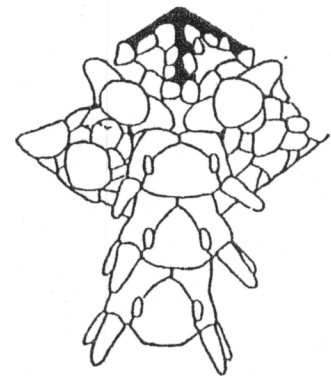

General Description:

Character	<i>Ophionereis annulata</i>
Pattern of Aboral Disk	Many sclaes flattened disc
Radial Shield Pattern	N/A
Pattern of Oral Disk	scaled
Hyaline Forks	No
Arm Insertion to Disk	Inserted to disc
Number of Oral Papillae	4
Arrangement of Papillae	All tubular and clubshaped
Infradental Papillae	1
Oral Shield Pattern	spade
Adoral Shield Spine	Yes
Tooth Pattern	Club shaped
Number of Tentacle Spines	N/A
Pattern of Tentacle Spines	N/A.
Number of Tentacle Scales	1 scale
Pattern of Dorsal (top) Tentacle	Teardrop
Pattern of Ventral (bottom) Tentacle	Teardrop
Cushion btwn Tentacle Plates	Slightly
Color of Animal Preserved	N/A

Figure 19. *Ophionereis annulata*.