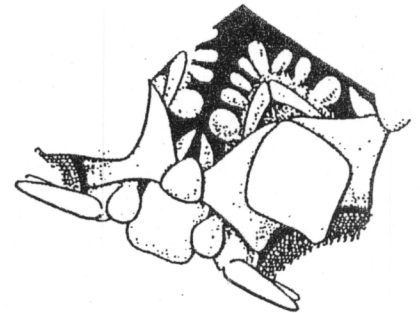

## Order Ophiurida

### General Description:

Character	<i>Ophionereis annulata</i>
Pattern of Aboral Disk	Many sclaes flattened disc
Radial Shield Pattern	N/A
Pattern of Oral Disk	scaled
Hyaline Forks	No
Arm Insertion to Disk	Inserted to disc
Number of Oral Papillae	4
Arrangement of Papillae	All tubular and clubshaped
Infradental Papillae	1
Oral Shield Pattern	spade
Adoral Shield Spine	Yes
Tooth Pattern	Club shaped
Number of Tentacle Spines	N/A
Pattern of Tentacle Spines	N/A.
Number of Tentacle Scales	1 scale
Pattern of Dorsal (top) Tentacle	Teardrop
Pattern of Ventral (bottom) Tentacle	Teardrop
Cushion btwn Tentacle Plates	Slightly
Color of Animal Preserved	N/A