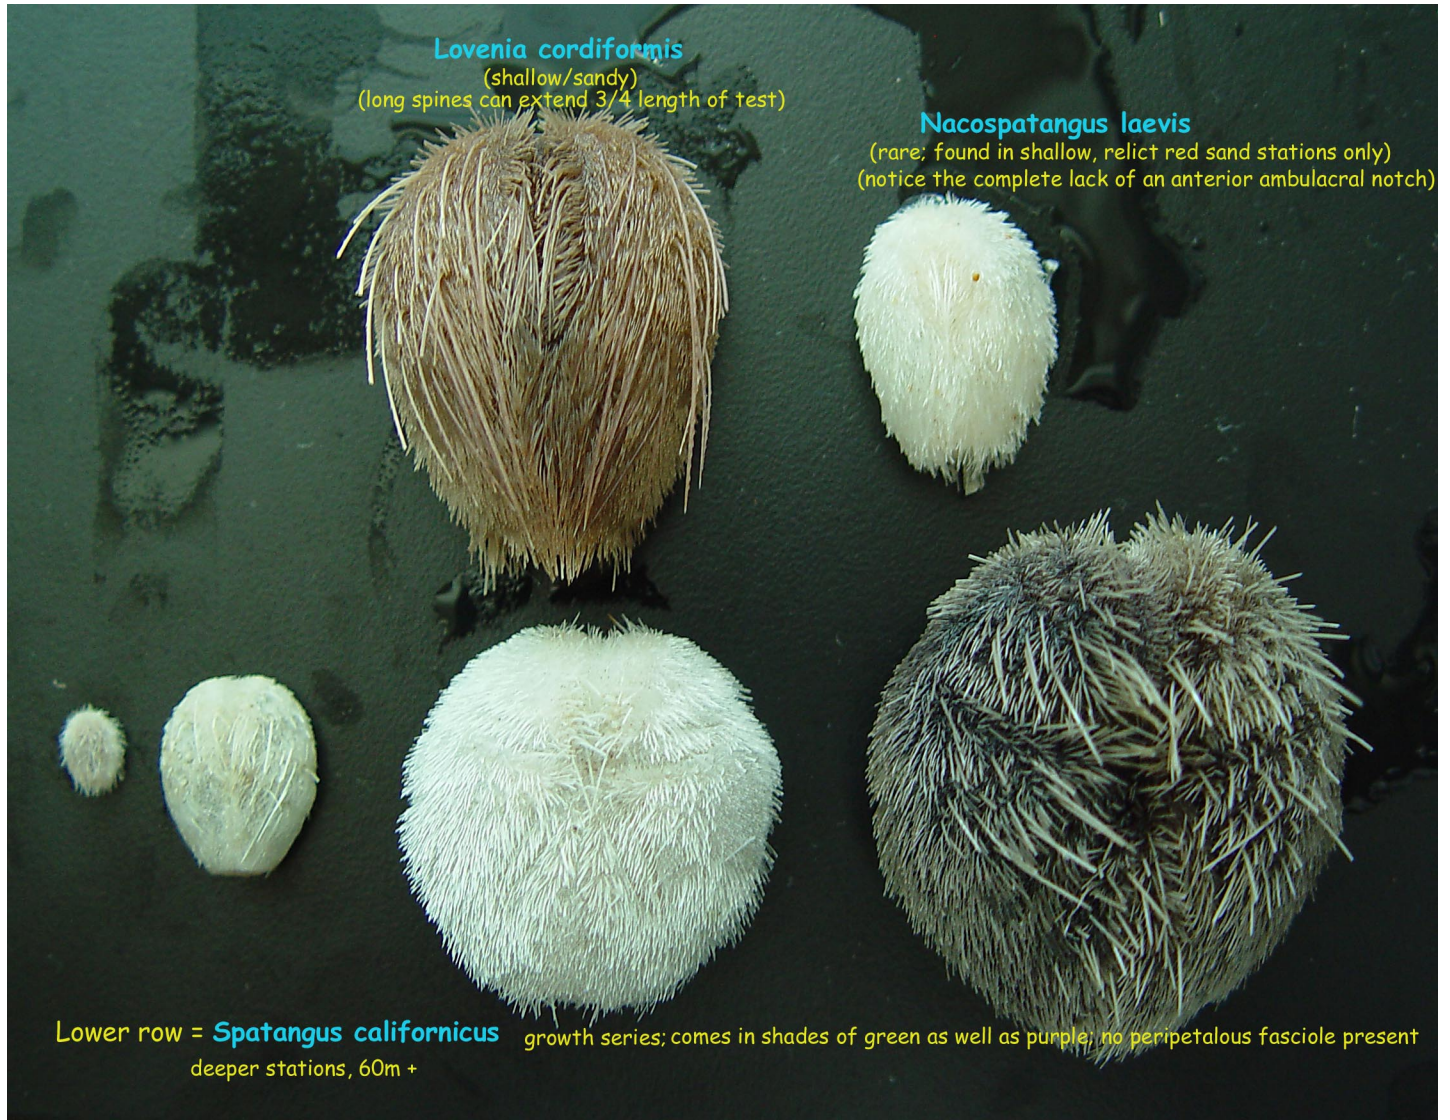

Heart Urchins of the CSD Monitoring Programs

Note of caution - juvenile *Spatangus californicus* can be confusing as they are often more heart-shaped than the adults and can have long spines. However, there should be a complete lack of any type of peripetalous fasciole and they will be found in deeper water than *Lovenia* with which it could possibly be confused.