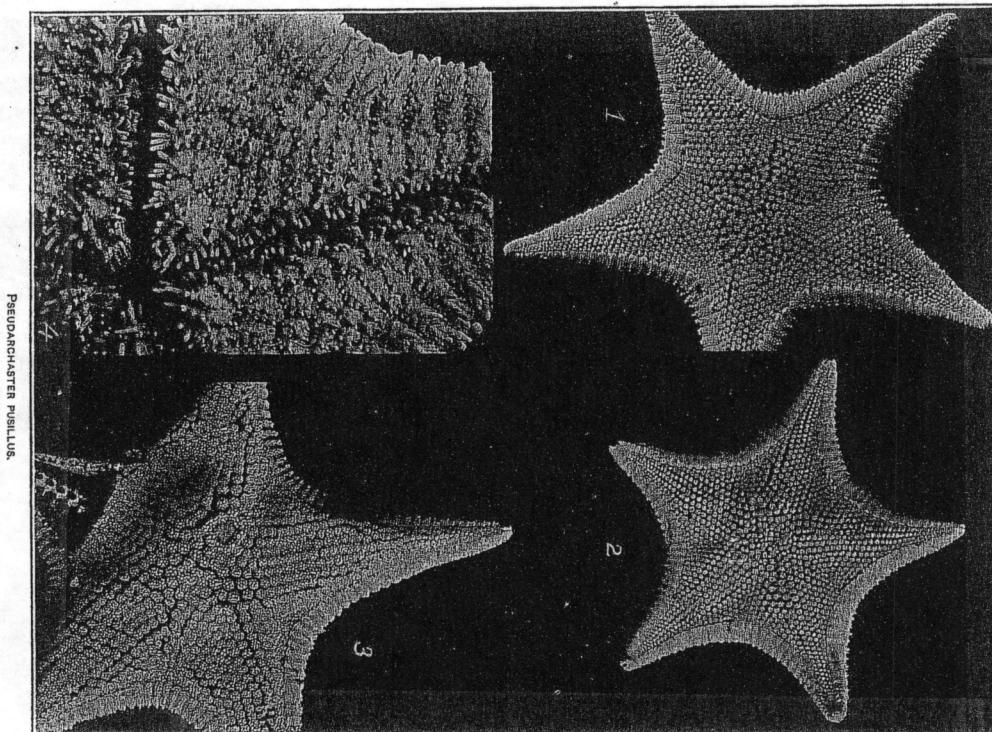

Phylum Echinodermata
Class Asteroidea
Order Valvatida
Family Goniasteridae

Pseudoarchaster pusillus

Coloration:

Number of Arms: Five Webbed Rays

Defining Characteristics:

- Short webbed rays
- Flat disk and body (looks similar to Astropecten)
- Easy to see madreporite
- Body has a lot of texture
- Clusters of short paxillae on dorsal surface all spaced equally and distantly
- Body rimmed with large scaled plates (much like Astropecten)
- Scaled body appearance
- Arms not cleaved
- Body strong and firm
- Short spines along the margin and on the oral surface
- Flattened Bat Star

Illustration

PSEUDOARCHASTER PUSILLUS