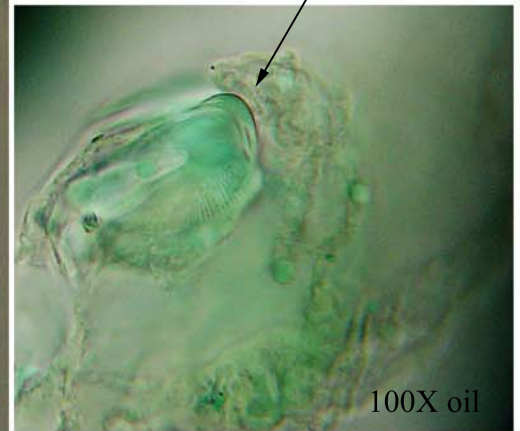

*Polycirrus* sp

Ventral view

Dorsal view

Ventral scutes

Nephridial papillae

Org. with 30 segments  
22 thoracic segments  
Uncini begin between segment 7-8  
Nephridial papillae present on  
setiger 4-6

Rugose dorsal surface

*Polycirrus* sp

Thoracic notosetae serrate from setiger 11

100X oil

100X oil

Thoracic unciniger from setiger 11

100X oil

Thoracic unciniger from setiger 13

Head of anterior uncinus frontal view

*Polycirrus* sp

100X oil

Head of anterior uncinus frontal view  
tooth above the rostrum is surmounted  
by 7-8 smaller teeth.

Thoracic notosetae serrate from setiger 13

100X oil

Thoracic unciniger from setiger 13