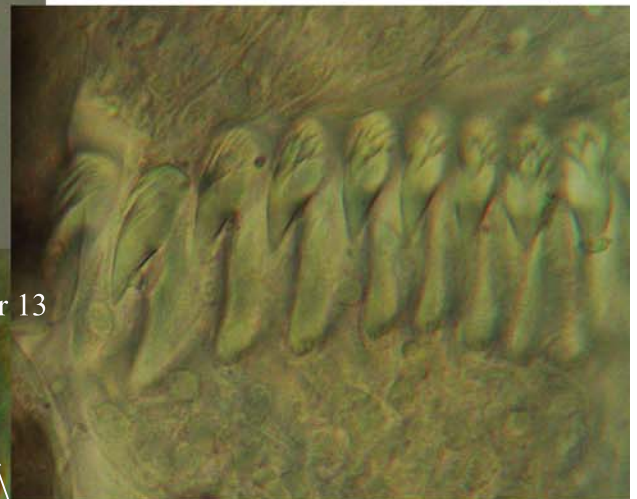

*Polycirrus* sp

Ventral view

Dorsal view

Ventral scutes

Nephridial papillae

Org. with 30 segments  
22 thoracic segments  
Uncini begin between segment 7-8  
Nephridial papillae present on  
setiger 4-6

Rugose dorsal surface

*Polycirrus* sp

Thoracic notosetae serrate from setiger 11

100X oil

100X oil

Thoracic unciniger from setiger 11

100X oil

Thoracic unciniger from setiger 13

Head of anterior uncinus frontal view

*Polycirrus* sp

100X oil

Head of anterior uncinus frontal view  
tooth above the rostrum is surmounted  
by 7-8 smaller teeth.

Thoracic notosetae serrate from setiger 13

100X oil

Thoracic unciniger from setiger 13