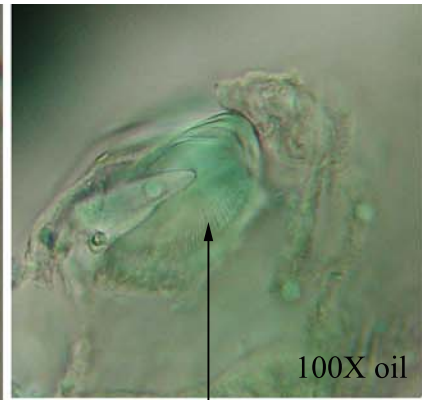

*Polycirrus* sp

Ventral view

Dorsal view

Ventral scutes

Nephridial papillae

Org. with 30 segments  
22 thoracic segments  
Uncini begin between segment 7-8  
Nephridial papillae present on  
setiger 4-6

Rugose dorsal surface

*Polycirrus* sp

Thoracic notosetae serrate from setiger 11

100X oil

100X oil

Thoracic unciniger from setiger 11

100X oil

Thoracic unciniger from setiger 13

Head of anterior uncinus frontal view

*Polycirrus* sp

100X oil

Head of anterior uncinus frontal view  
tooth above the rostrum is surmounted  
by 7-8 smaller teeth.

Thoracic notosetae serrate from setiger 13

100X oil

Thoracic unciniger from setiger 13