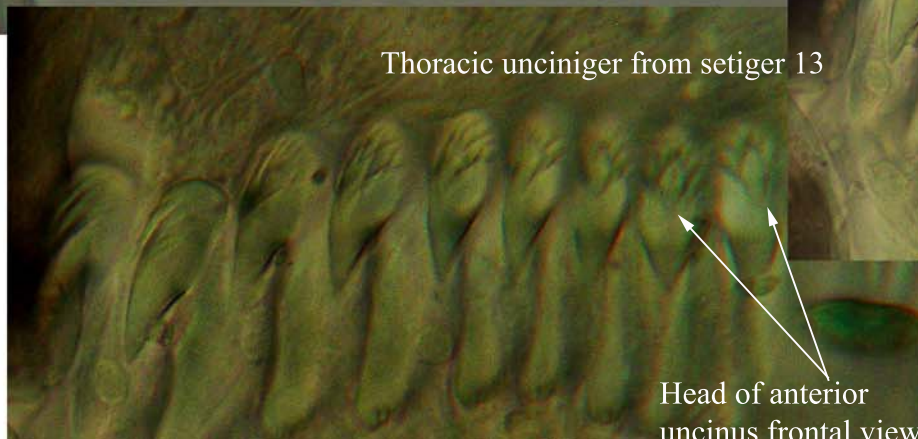

*Polycirrus* sp

Thoracic notosetae serrate from setiger 11

100X oil

100X oil

Thoracic unciniger from setiger 11

100X oil

Thoracic unciniger from setiger 13

Head of anterior uncinus frontal view

*Polycirrus* sp

100X oil

Head of anterior uncinus frontal view  
tooth above the rostrum is surmounted  
by 7-8 smaller teeth.

Thoracic notosetae serrate from setiger 13

100X oil

Thoracic unciniger from setiger 13