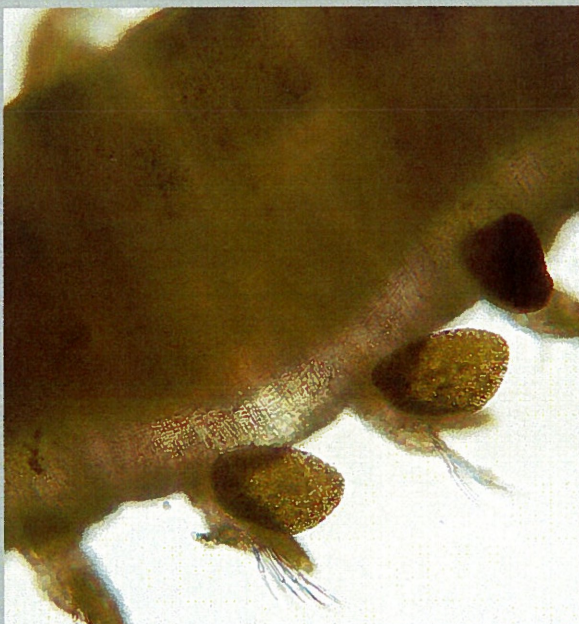

Eulalia levicornuta

**PLOO E-25 rep 1
8April2003 97 meters**

(?Pigment pattern of
Eulalia sp Namit 4
see L. Harris comments
SCAMIT Newsletter
July 1996 Vol. 15 No. 3)

**Images: R. Rowe 26May2003
City of San Diego**