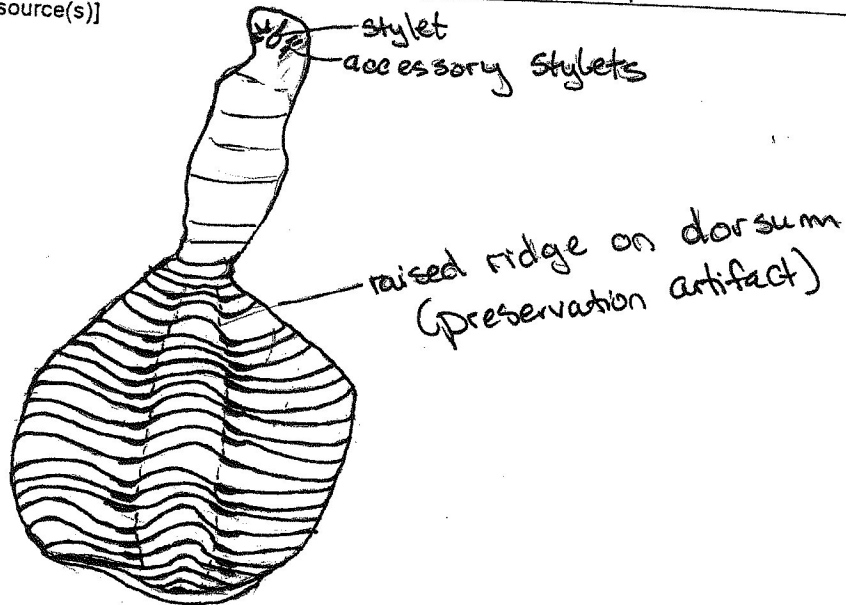

Hoploneurtea sp SD 3

Species: (= *Monostylifera* sp SD 1)
Name invalid, already in use

Taxon: Nemertea

Date: 3/26/98

Additional Illustrations: [cite source(s)]

close up of stylet

- stylet long in comparison to basis (app 2X)
- basis appears "egg-shaped" or rounded
- 2 accessory pouches, each w/ 4 stylets
- eyes not apparent

- By M. Lilly

vouchered: MAIN X-36

Distribution:

Pt. Loma: [station/date] 2168, 7.22.97, 290'

Geographic: [cite source(s)]

Habitat: