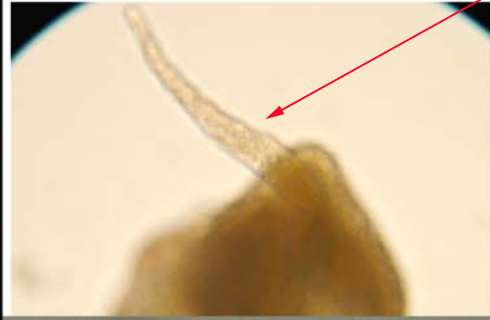

Aricidea
(*Aricidea*) sp

Dorsal view

Antenna

Ventral view

Antenna

Neurosetae hook-shaped with short spine on concave side of stem and with terminal arista

Branchiae

Neurosetae hook-shaped with short spine on concave side of stem and with terminal arista

Branchiae

19 pair of branchiae; 1 pair on setiger 4
Antenna elongate extending to setiger 2
Modified neurosetae hook-shaped begin on setiger 32

Neurosetae hook-shaped with short spine on concave side of stem and with terminal arista