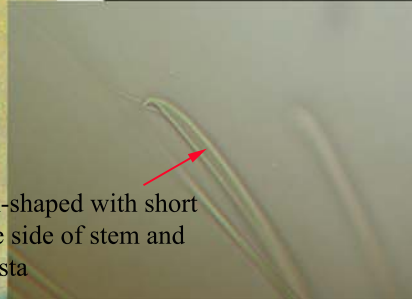

Aricidea
(*Aricidea*) sp

Dorsal view

Antenna

Ventral view

Antenna

Neurosetae hook-shaped with short spine on concave side of stem and with terminal arista

Branchiae

Neurosetae hook-shaped with short spine on concave side of stem and with terminal arista

Branchiae

19 pair of branchiae; 1 pair on setiger 4
Antenna elongate extending to setiger 2
Modified neurosetae hook-shaped begin on setiger 32

Neurosetae hook-shaped with short spine on concave side of stem and with terminal arista