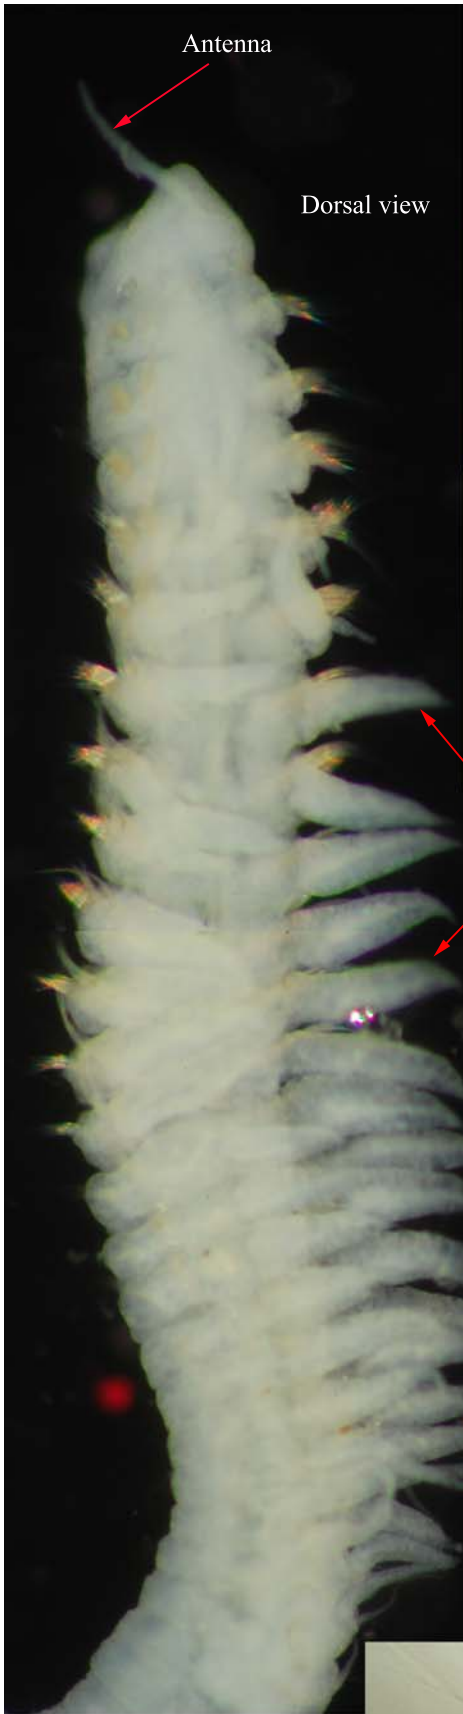

Aricidea
(*Aricidea*) sp

Dorsal view

Antenna

Ventral view

Antenna

Neurosetae hook-shaped with short spine on concave side of stem and with terminal arista

Branchiae

Neurosetae hook-shaped with short spine on concave side of stem and with terminal arista

Branchiae

19 pair of branchiae; 1 pair on setiger 4
Antenna elongate extending to setiger 2
Modified neurosetae hook-shaped begin on setiger 32

Neurosetae hook-shaped with short spine on concave side of stem and with terminal arista

CSD PLOO
E23-2 17 Jan 08 97m
Veronica Rodriguez
August 08