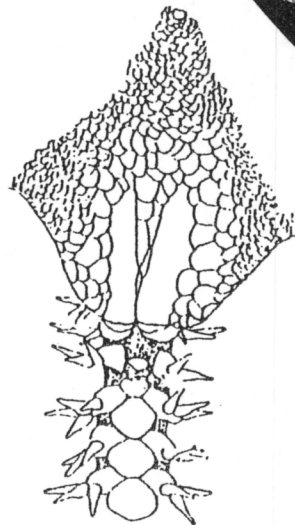

CLASS OPHIUROIDEA

Order Ophiurida

Family Amphiuridae

Amphioplus strongyloplax

General Description:

Character	<i>Amphioplus strongyloplax</i>
Pattern of Aboral Disk	Sm. Scales inflated disc
Radial Shield Pattern	V Pattern
Pattern of Oral Disk	Sm. Scales
Hyaline Forks	No
Arm Insertion to Disk	Underneath
Number of Oral Papillae	5
Arrangement of Papillae	Mid lrger than outside laterals
Infradental Papillae	2Lrg. Block-like
Oral Shield Pattern	Rnd Arrowhead
Adoral Shield Spine	No
Tooth Pattern	Wedge shaped
Number of Tentacle Spines	4 to 5
Pattern of Tentacle Spines	Mid flat,shrt,frkd
Number of Tentacle Scales	1 sm flap
Pattern of Dorsal Tentacle	Oval
Pattern of Ventral Tentacle	Square/Heart
Cushion btwn Tentacle Plates	Slightly
Color of Animal Preserved	ligt - drk cream

Scaled disk
4 or more oral papillae on each side of jaw.
has no forked spines