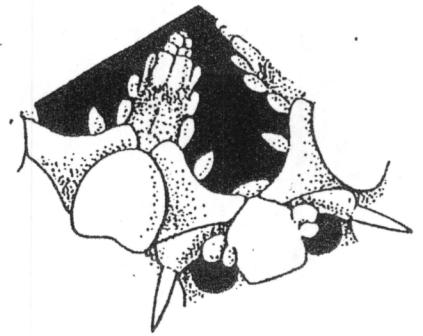

CLASS OPHIUROIDEA

Order Ophiurida

Family Amphiuridae

Amphioplus strongyloplax

General Description:

Character	<i>Amphioplus strongyloplax</i>
Pattern of Aboral Disk	Sm. Scales inflated disc
Radial Shield Pattern	V Pattern
Pattern of Oral Disk	Sm. Scales
Hyaline Forks	No
Arm Insertion to Disk	Underneath
Number of Oral Papillae	5
Arrangement of Papillae	Mid lrger than outside laterals
Infradental Papillae	2Lrg. Block-like
Oral Shield Pattern	Rnd Arrowhead
Adoral Shield Spine	No
Tooth Pattern	Wedge shaped
Number of Tentacle Spines	4 to 5
Pattern of Tentacle Spines	Mid flat,shrt,frkd
Number of Tentacle Scales	1 sm flap
Pattern of Dorsal Tentacle	Oval
Pattern of Ventral Tentacle	Square/Heart
Cushion btwn Tentacle Plates	Slightly
Color of Animal Preserved	ligt - drk cream

Scaled disk
4 or more oral papillae on each side of jaw.
has no forked spines