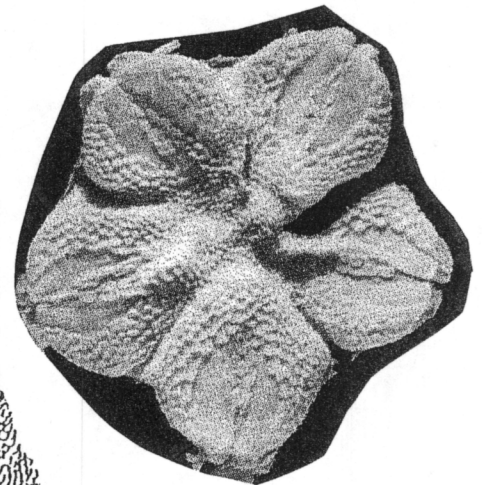

CLASS OPHIUROIDEA

Order Ophiurida

Family Amphiuridae

Amphioplus strongyloplax

General Description:

Character	<i>Amphioplus strongyloplax</i>
Pattern of Aboral Disk	Sm. Scales inflated disc
Radial Shield Pattern	V Pattern
Pattern of Oral Disk	Sm. Scales
Hyaline Forks	No
Arm Insertion to Disk	Underneath
Number of Oral Papillae	5
Arrangement of Papillae	Mid lrger than outside laterals
Infradental Papillae	2Lrg. Block-like
Oral Shield Pattern	Rnd Arrowhead
Adoral Shield Spine	No
Tooth Pattern	Wedge shaped
Number of Tentacle Spines	4 to 5
Pattern of Tentacle Spines	Mid flat,shrt,frkd
Number of Tentacle Scales	1 sm flap
Pattern of Dorsal Tentacle	Oval
Pattern of Ventral Tentacle	Square/Heart
Cushion btwn Tentacle Plates	Slightly
Color of Animal Preserved	ligt - drk cream

Scaled disk
4 or more oral papillae on each side of jaw.
has no forked spines