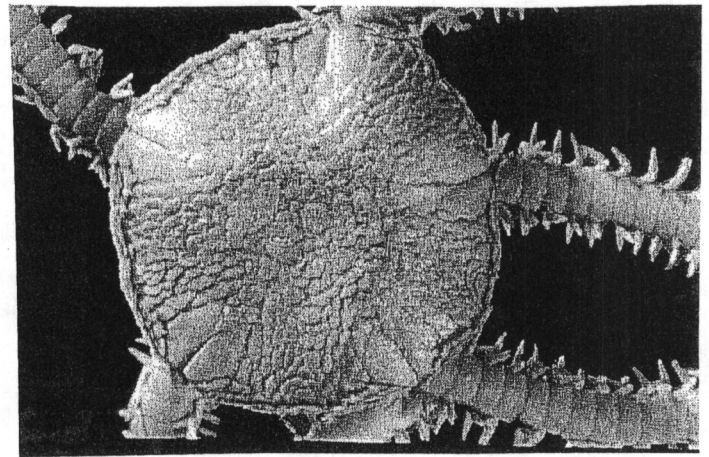

CLASS OPHIUROIDEA

Order Ophiurida

Family Amphiuridae

Amphiodia digitata

General Description:

Character	<i>Amphiodia digitata</i>
Pattern of Aboral Disk	Sm. Scales inflated disc
Radial Shield Pattern	Parallel bands
Pattern of Oral Disk	Sm. Scales
Hyaline Forks	Many
Arm Insertion to Disk	Underneath
Number of Oral Papillae	3
Arrangement of Papillae	D & M tubular A = flat & wide
Infradental Papillae	2Block-like
Oral Shield Pattern	Pentagonal
Adoral Shield Spine	No
Tooth Pattern	Wedge shaped
Number of Tentacle Spines	3
Pattern of Tentacle Spines	Sm, equal size
Number of Tentacle Scales	2sm right angle
Pattern of Dorsal Tentacle	Rectangular
Pattern of Ventral Tentacle	Pentagonal
Cushion btwn Tentacle Plates	No
Color of Animal Preserved	Cream/ long leg

long slender, flexible arms w/ short but conspicuous spines. Disk is scaled

Three oral papillae on each side of jaw.