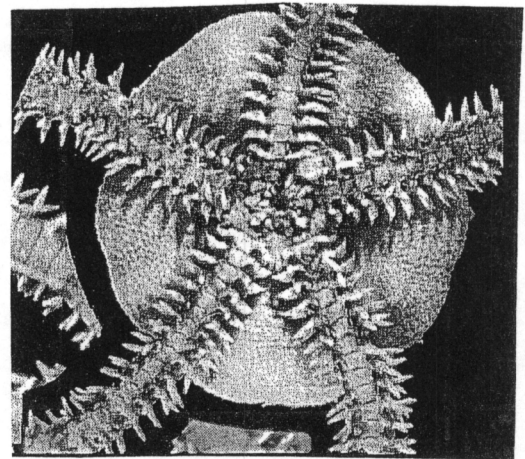

CLASS OPHIUROIDEA

Order Ophiurida

Family Amphiuridae

Amphiodia digitata

General Description:

Character	<i>Amphiodia digitata</i>
Pattern of Aboral Disk	Sm. Scales inflated disc
Radial Shield Pattern	Parallel bands
Pattern of Oral Disk	Sm. Scales
Hyaline Forks	Many
Arm Insertion to Disk	Underneath
Number of Oral Papillae	3
Arrangement of Papillae	D & M tubular A = flat & wide
Infradental Papillae	2Block-like
Oral Shield Pattern	Pentagonal
Adoral Shield Spine	No
Tooth Pattern	Wedge shaped
Number of Tentacle Spines	3
Pattern of Tentacle Spines	Sm, equal size
Number of Tentacle Scales	2sm right angle
Pattern of Dorsal Tentacle	Rectangular
Pattern of Ventral Tentacle	Pentagonal
Cushion btwn Tentacle Plates	No
Color of Animal Preserved	Cream/ long leg

long slender, flexible arms w/ short but conspicuous spines. Disk is scaled

Three oral papillae on each side of jaw.