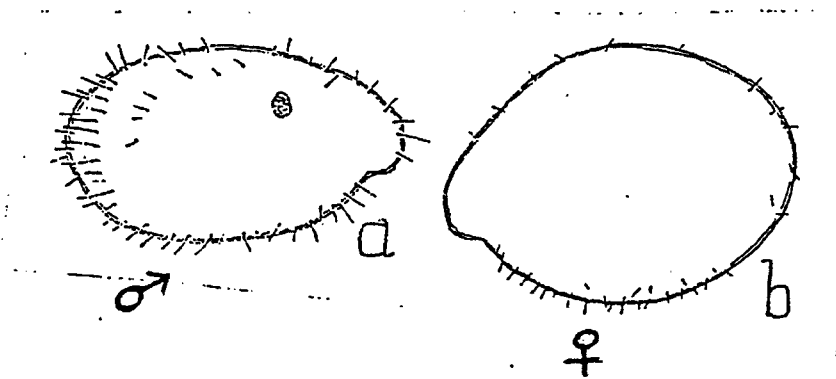

Euphilomedes carcharodonta (Smith) 1952

Synonymy: Philomedes carcharodonta Smith

Rostrum rather small, somewhat pinched, sinus shallow

Right valve slightly smaller than left

Caudal furca with 10 paired claws, arrangement, 3L-1S-1L-5S

Depth: 5.2 - 1280.2M

Coast of Canada
Coast of Washington