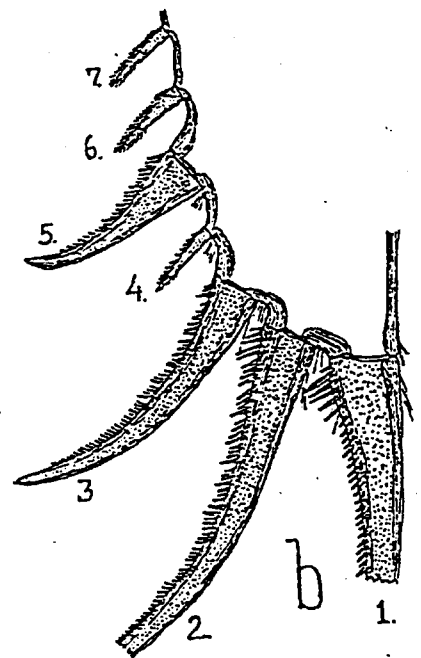

Euphilomedes carcharodonta (Smith) 1952

Synonymy: Philomedes carcharodonta Smith

Rostrum rather small, somewhat pinched, sinus shallow

Right valve slightly smaller than left

Caudal furca with 10 paired claws, arrangement, 3L-1S-1L-5S

Depth: 5.2 - 1280.2M

Coast of Canada
Coast of Washington