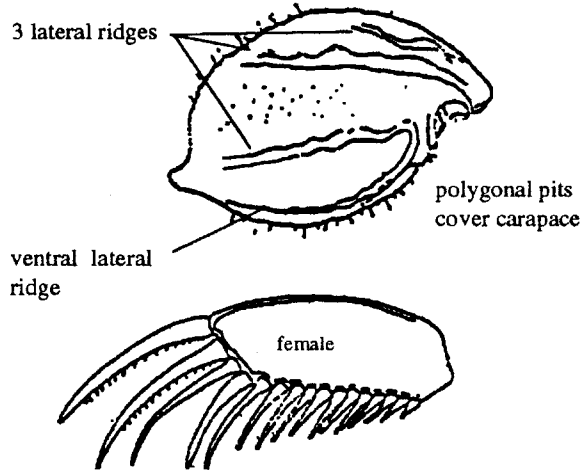

New Ostracods from Point Loma

Scleroconcha trituberculata Lucas 1931

Ostracod sp SD1 Velarde
(the "Jet Ski" ostracod)

Ostracod sp SD2 Velarde
(The "mustache" ostracod)
(May represent male of *Scleroconcha trituberculata*.)

Ostracod sp SD3 Velarde