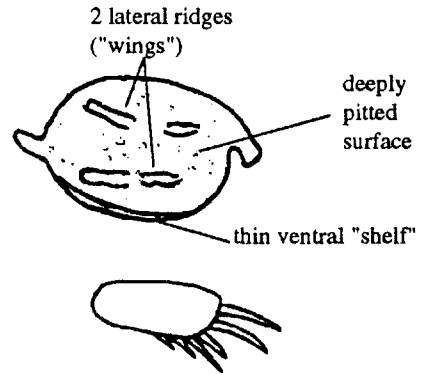

New Ostracods from Point Loma

Scleroconcha trituberculata Lucas 1931

Ostracod sp SD1 Velarde
(the "Jet Ski" ostracod)

Ostracod sp SD2 Velarde
(The "mustache" ostracod)
(May represent male of *Scleroconcha trituberculata*.)

Ostracod sp SD3 Velarde