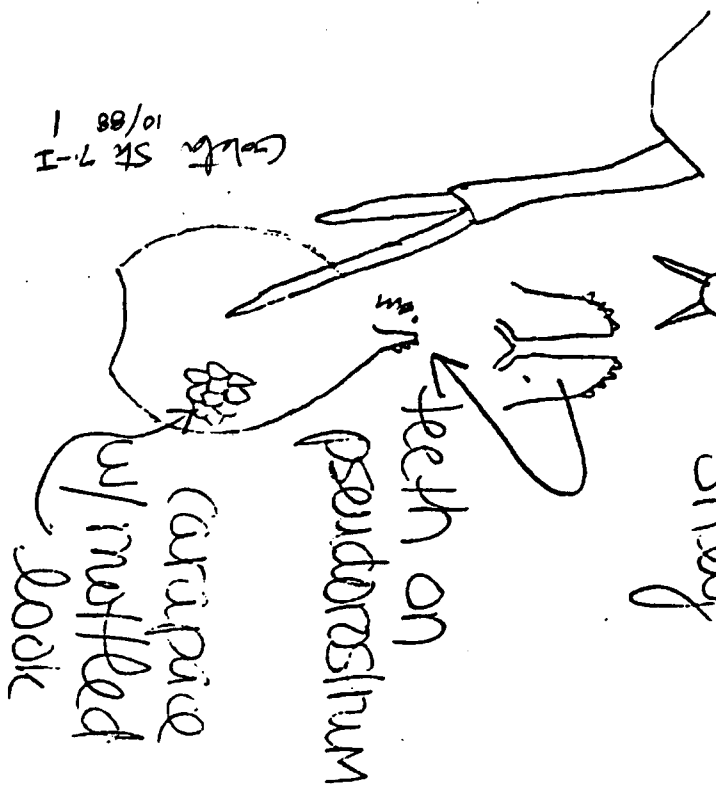

Leptostylis

prob = urticellae

Leptostylis

sp. B

felson

2 teeth only

Coltr St 7-I
10/88

Leptostylis sp C

Leptostylis

sp. C

Leptostylis

length of
uropod

Leptostylis

sp. D

= 1.5 cm mark