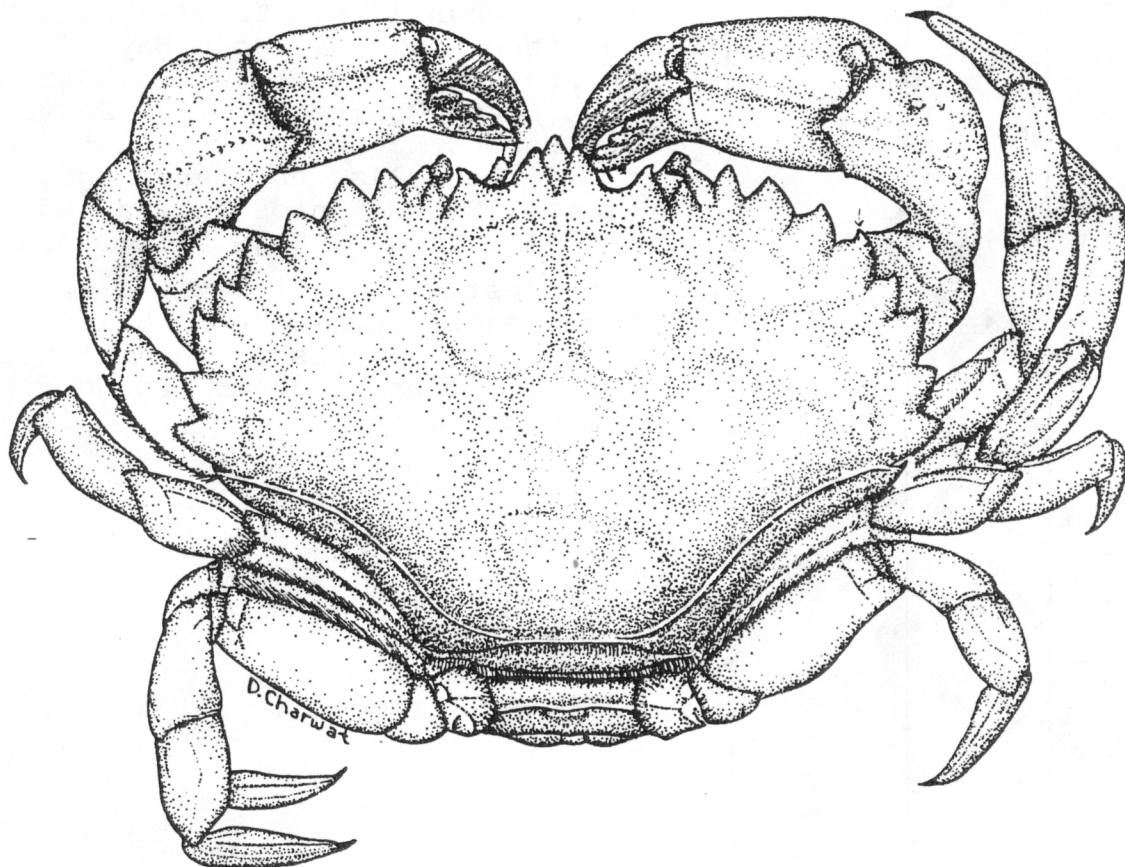

Cancer antennarius Stimpson 1856

Margin of outer orbital tooth is
smooth or tipped with spine.

Cancer antennarius Stimpson 1856

SYNONYM

Cancer antennaria Stimpson 1856.

DISTRIBUTION

From Rathbun 1930: Tomales Bay, San Francisco Bay, Half Moon Bay, Santa Cruz, Monterey Bay, Pacific Grove, Santa Barbara, Santa Monica Bay, San Pedro Bay, Long Beach, Laguna Beach, Santa Catalina Island, La Jolla, and San Diego, California. Todos Santos Island and Abreojos Point (1924), Baja California.

From Coastal Water Project data: Palos Verdes and Orange County, California. Is found near rocks in the intertidal zone at depths to 30 m. Found gravid in May and June.