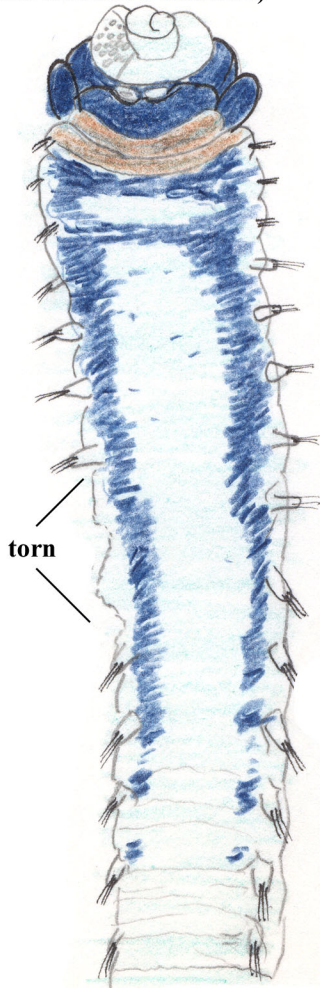

Pista estevanica
(Todos Santos, Mexico)

fig. 1 DORSAL VIEW
(METHYL GREEN STAINED)

fig. 2 LATERAL VIEW
(METHYL GREEN STAINED)

fig. 4 BRANCHIA

fig. 3 VENTRAL GLANDULAR PADS (SCUTES)
(METHYL GREEN STAINED)

The images on this page are scans of original camera lucida drawings by Leslie Harris labelled and formatted for distribution at a SCAMIT Pista workshop 11 March 2002.