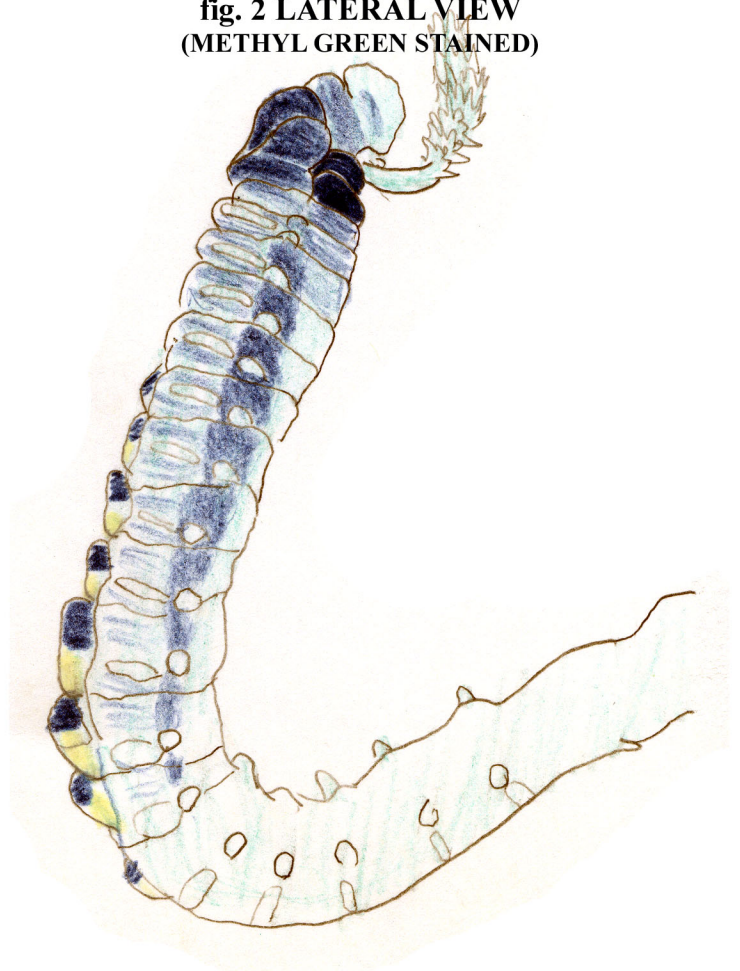

Pista estevanica
(Todos Santos, Mexico)

fig. 1 DORSAL VIEW
(METHYL GREEN STAINED)

fig. 2 LATERAL VIEW
(METHYL GREEN STAINED)

fig. 4 BRANCHIA

fig. 3 VENTRAL GLANDULAR PADS (SCUTES)
(METHYL GREEN STAINED)

The images on this page are scans of original camera lucida drawings by Leslie Harris labelled and formatted for distribution at a SCAMIT Pista workshop 11 March 2002.