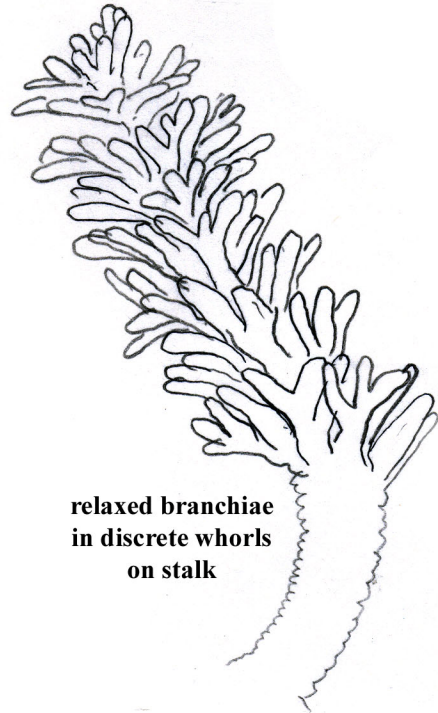

Pista estevanica
(Todos Santos, Mexico)

fig. 1 DORSAL VIEW
(METHYL GREEN STAINED)

fig. 2 LATERAL VIEW
(METHYL GREEN STAINED)

fig. 4 BRANCHIA

fig. 3 VENTRAL GLANDULAR PADS (SCUTES)
(METHYL GREEN STAINED)

The images on this page are scans of original camera lucida drawings by Leslie Harris labelled and formatted for distribution at a SCAMIT Pista workshop 11 March 2002.