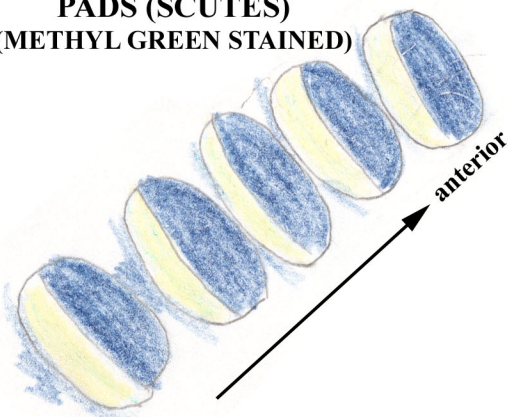

Pista estevanica
(Todos Santos, Mexico)

fig. 1 DORSAL VIEW
(METHYL GREEN STAINED)

fig. 2 LATERAL VIEW
(METHYL GREEN STAINED)

fig. 4 BRANCHIA

fig. 3 VENTRAL GLANDULAR PADS (SCUTES)
(METHYL GREEN STAINED)

The images on this page are scans of original camera lucida drawings by Leslie Harris labelled and formatted for distribution at a SCAMIT Pista workshop 11 March 2002.